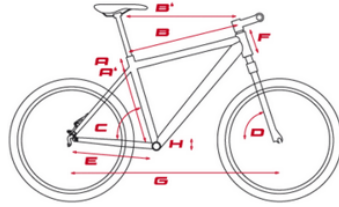

EQUIPMENT ATTENTION

White 'n' Blue

+ compare bikes

	Alu Lite AMF 7005 RFR-Geometry
	White 'n' Blue
	14", 16", 18", 20", 22"
	Rock Shox Dart 3 100mm, PopLoc
	FSA No.10 semi-integrated
	Easton EA30 Oversized
	Easton EA30 Lowriser Oversized
	CUBE Double Duometer
	Shimano Deore XT RD-M772 Shadow 9-speed
	Shimano Alivio FD-M430-L6, Top Swing 34.9mm
	Shimano Alivio SL-M430 Rapidfire-Plus, 9-speed
	Shimano BR-M4451 hydr. discbrake(160/160mm)
	Shimano FC-M430 44x32x22T, 175mm, integrated Shimano BB-UN26
	Shimano CS-HG50 11-32T, 9-speed
	Shimano CN-HG53 108 links
	RFR AX24
	Shimano Disc HB-RM05
	Shimano Disc FH-RM05
	DT Industry 2.0
	Schwalbe Smart Sam 2.25
	Schwalbe Smart Sam 2.25
	Impac AV14
	Schwalbe 22-559
	Fasten Alu
	Scape Active7
	RFR Complight 31,6mm
	Scape Varioclose 34.9mm
	13,1 kg

Black-White-Green

GEOMETRY

Framesize		14"	16"	18"	20"	22"
Seat tube	A	360	405	450	490	540
Seat tube center-center	A'	310	355	400	440	490
Top tube	B	510	526	545	568	583
Top tube horizontal	B'	527	550	572	596	610
Seat tube angle	C	72	72	72	72	72
Head tube angle	D	70	70	70	70	70
Chainstays	E	420	420	420	420	420
Head tube	F	100	110	130	150	170
Wheelbase	G	997	1020	1043	1068	1083
BB-Height to hub	H	-33	-33	-33	-33	-33