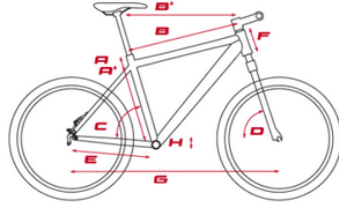

## EQUIPMENT AIM

White 'n' Blue

[+ compare bikes](#)

	Alu Lite AMF 7005 RFR-Geometry
	White 'n' Blue
	14", 16", 18", 20", 22"
	Suntour XCM Lockout 100mm
	FSA No. 10 semi-integrated
	Easton EA30 Oversized
	Easton EA30 Lowriser Oversized
	CUBE Double Duometer
	Shimano Alivio RD-M410 Top Normal 8-speed
	Shimano FD-M310, Top Swing 34.9mm
	Shimano shift-/brakelever ST-EF51 EZ Fire Plus, 8-speed
	Shimano BR-M422 V-Brake F&R
	Shimano Acera FC-M361 42x32x22T, 170mm, Shimano BB-UN26
	Shimano CS-HG30 11-30T, 8-speed
	Shimano CN-HG53 108 links
	Mach1 Exe
	Shimano HB-RM40
	Shimano FH-RM30
	Mach1 18/0 Stainless 2.0
	Schwalbe Smart Sam 2.25
	Schwalbe Smart Sam 2.25
	Impac AV14
	Schwalbe 22-559
	Fasten Alu
	Scape Active7
	RFR Complight 31,6mm
	Scape Variodose 34.9mm
	13.7 kg
	201001

## GEOMETRY

Framesize		14"	16"	18"	20"	22"
Seat tube	A	360	405	450	490	540
Seat tube center-center	A'	310	355	400	440	490
Top tube	B	510	526	545	568	583
Top tube horizontal	B'	527	550	572	596	610
Seat tube angle	C	72	72	72	72	72
Head tube angle	D	70	70	70	70	70
Chainstays	E	420	420	420	420	420
Head tube	F	100	110	130	150	170
Wheelbase	G	997	1020	1043	1068	1083
BB-Height to hub	H	-33	-33	-33	-33	-33
Frameset						